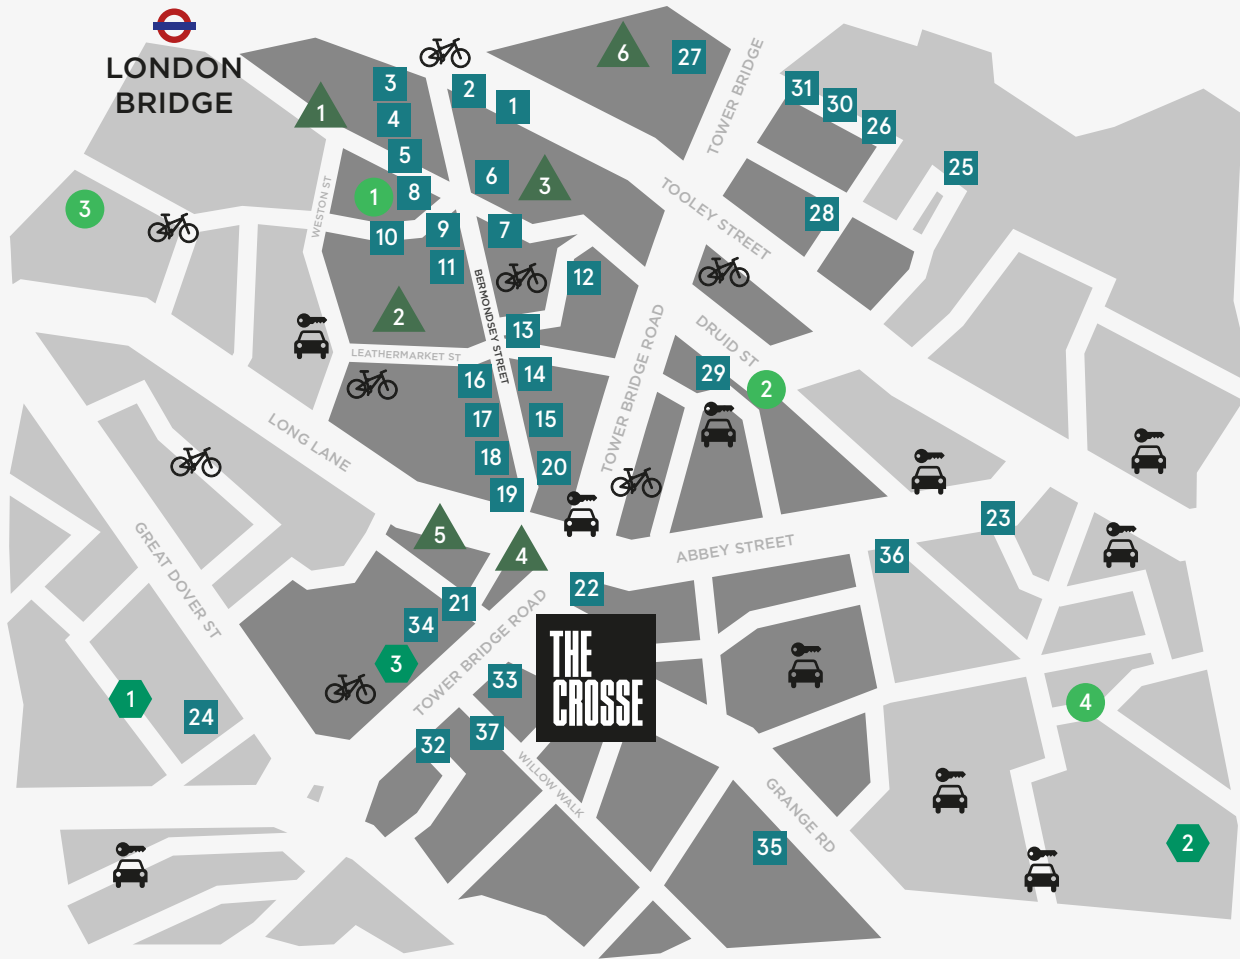

THE LOCATION

- 1 Kin + Deum
- 2 Black Swan Yard Coffee
- 3 The Hide Bar
- 4 Tanner & co
- 5 Chapter 72
- 6 Gidder Grocer
- 7 The Garrison
- 8 B Street Delhi
- 9 Comptoir Gourmand
- 10 The Woolpack
- 11 José
- 12 Pique-Nique
- 13 Fuckoffee
- 14 Loyal Tavern
- 15 Hakata
- 16 Café Murano
- 17 Pizarro
- 18 Two One Four
- 19 Flour & Grape
- 20 Watch House
- 21 Hej Coffee
- 22 Bermondsey Arts Club
- 23 Bone Daddies
- 24 Sip and Sawdust
- 25 Blueprint Café
- 26 Le Pont de la Tour
- 27 The Ivy Tower Bridge
- 28 The Kings Arms
- 29 Doodle bar
- 30 Chop House
- 31 Watch House Tower Bridge
- 32 Ole Navarro
- 33 Iro Sushi
- 34 M.Manze
- 35 The Grange Pub
- 36 Brew by Numbers
- 37 The Victoria

- 1 Peter Layton Glassblowing
- 2 White Cube
- 3 Fashion and Textile Museum
- 4 Kino Bermondsey
- 5 Bermondsey Antique Market
- 6 London Bridge Theatre

- 1 Go Mammoth
- 2 CrossFit Bermondsey
- 3 MoreYoga

- 1 Vinegar Yard
- 2 Maltby Street Market
- 3 Tabard Street Food Market
- 4 Spa Terminus